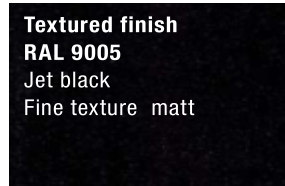

# Standardní barvy konstrukcí pergol MURANO

## TEXTURED FINISHES **at no extra charge!**

*(Colour differences may result from the printing process.)*