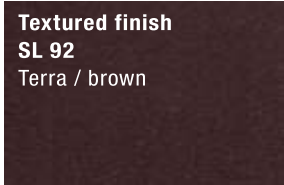

# Standardní barvy konstrukcí pergol MURANO

## TEXTURED FINISHES **at no extra charge!**

*(Colour differences may result from the printing process.)*