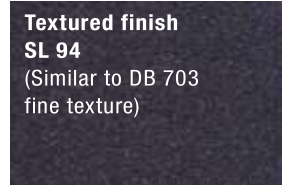

# Standardní barvy konstrukcí pergol MURANO

## TEXTURED FINISHES **at no extra charge!**

*(Colour differences may result from the printing process.)*