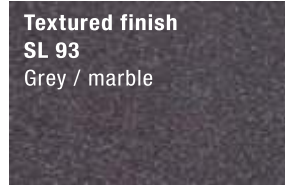

# Standardní barvy konstrukcí pergol MURANO

## TEXTURED FINISHES **at no extra charge!**

*(Colour differences may result from the printing process.)*